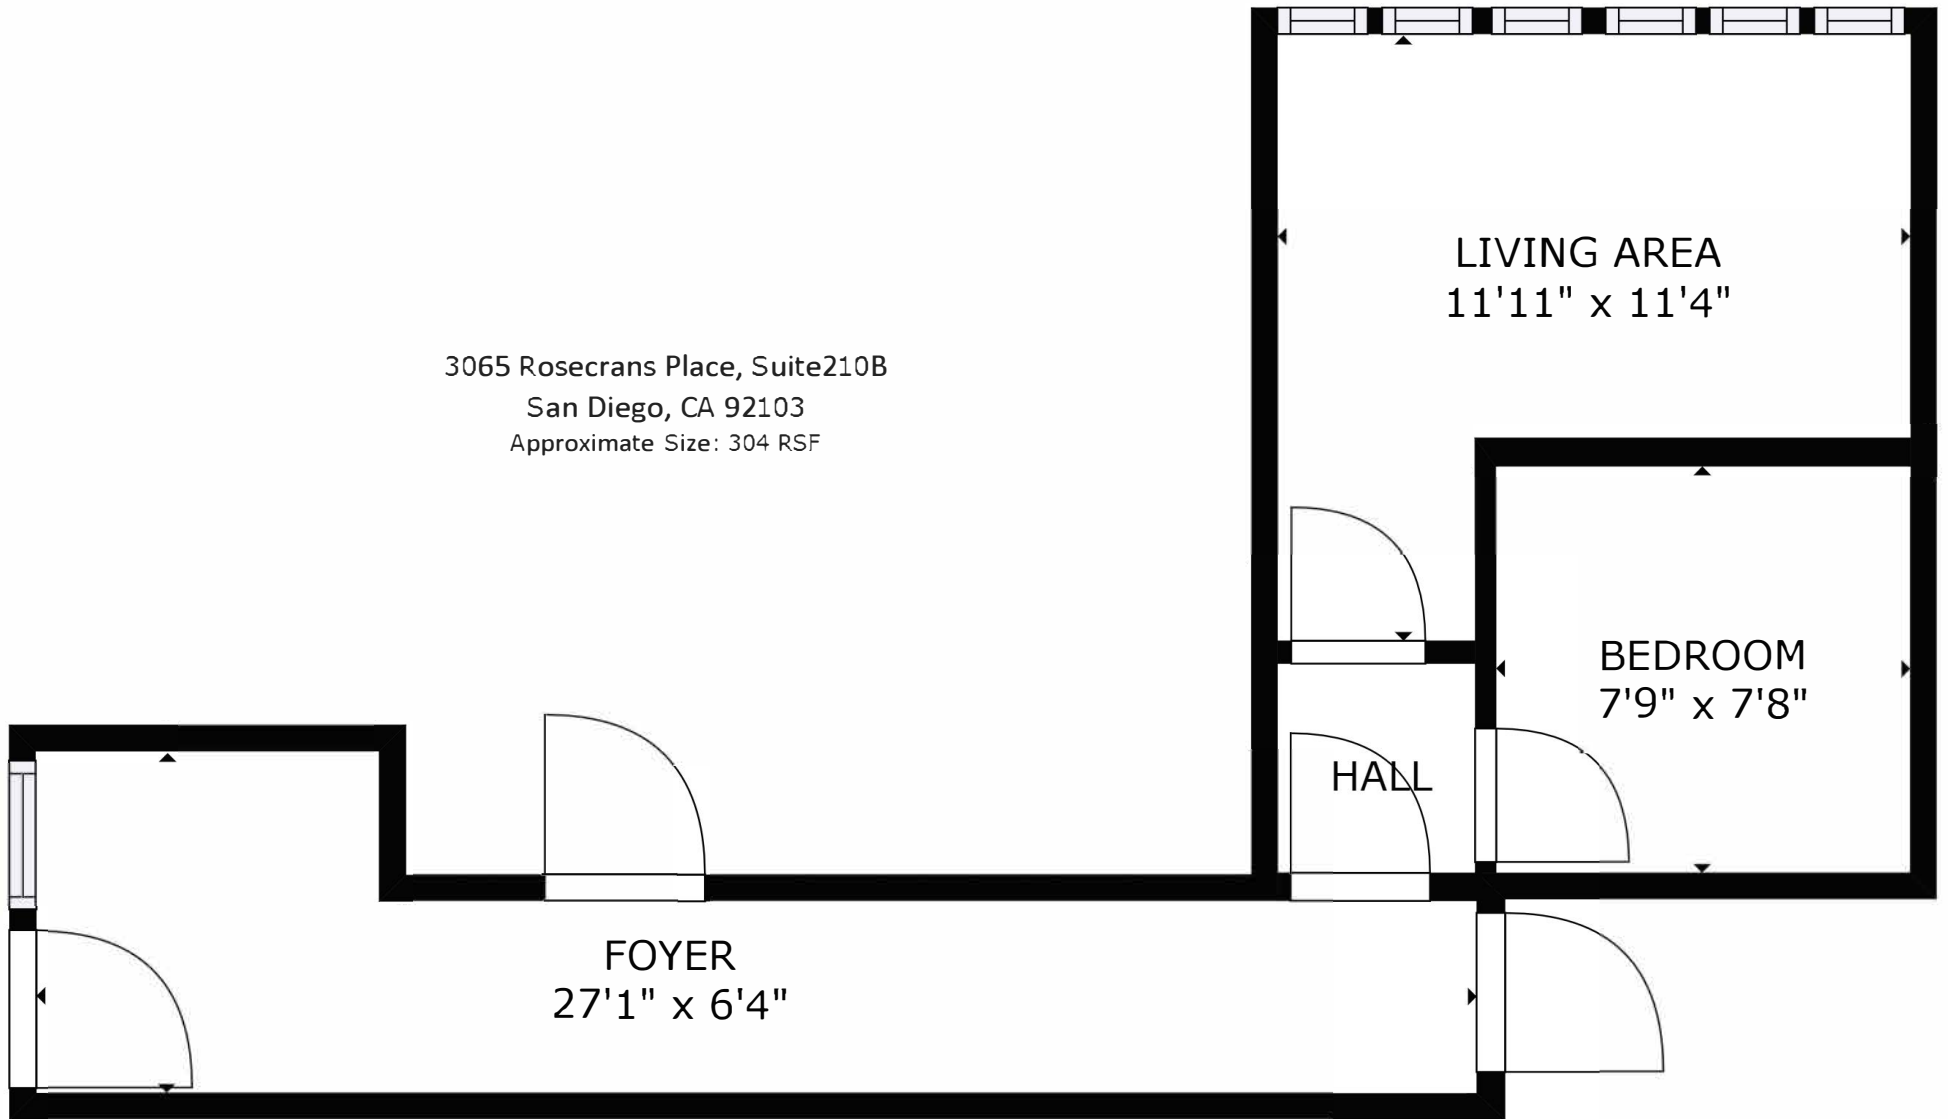

3065 Rosecrans Place, Suite 210B
San Diego, CA 92103
Approximate Size: 304 RSF

LIVING AREA
11'11" x 11'4"

BEDROOM
7'9" x 7'8"

HALL

FOYER
27'1" x 6'4"