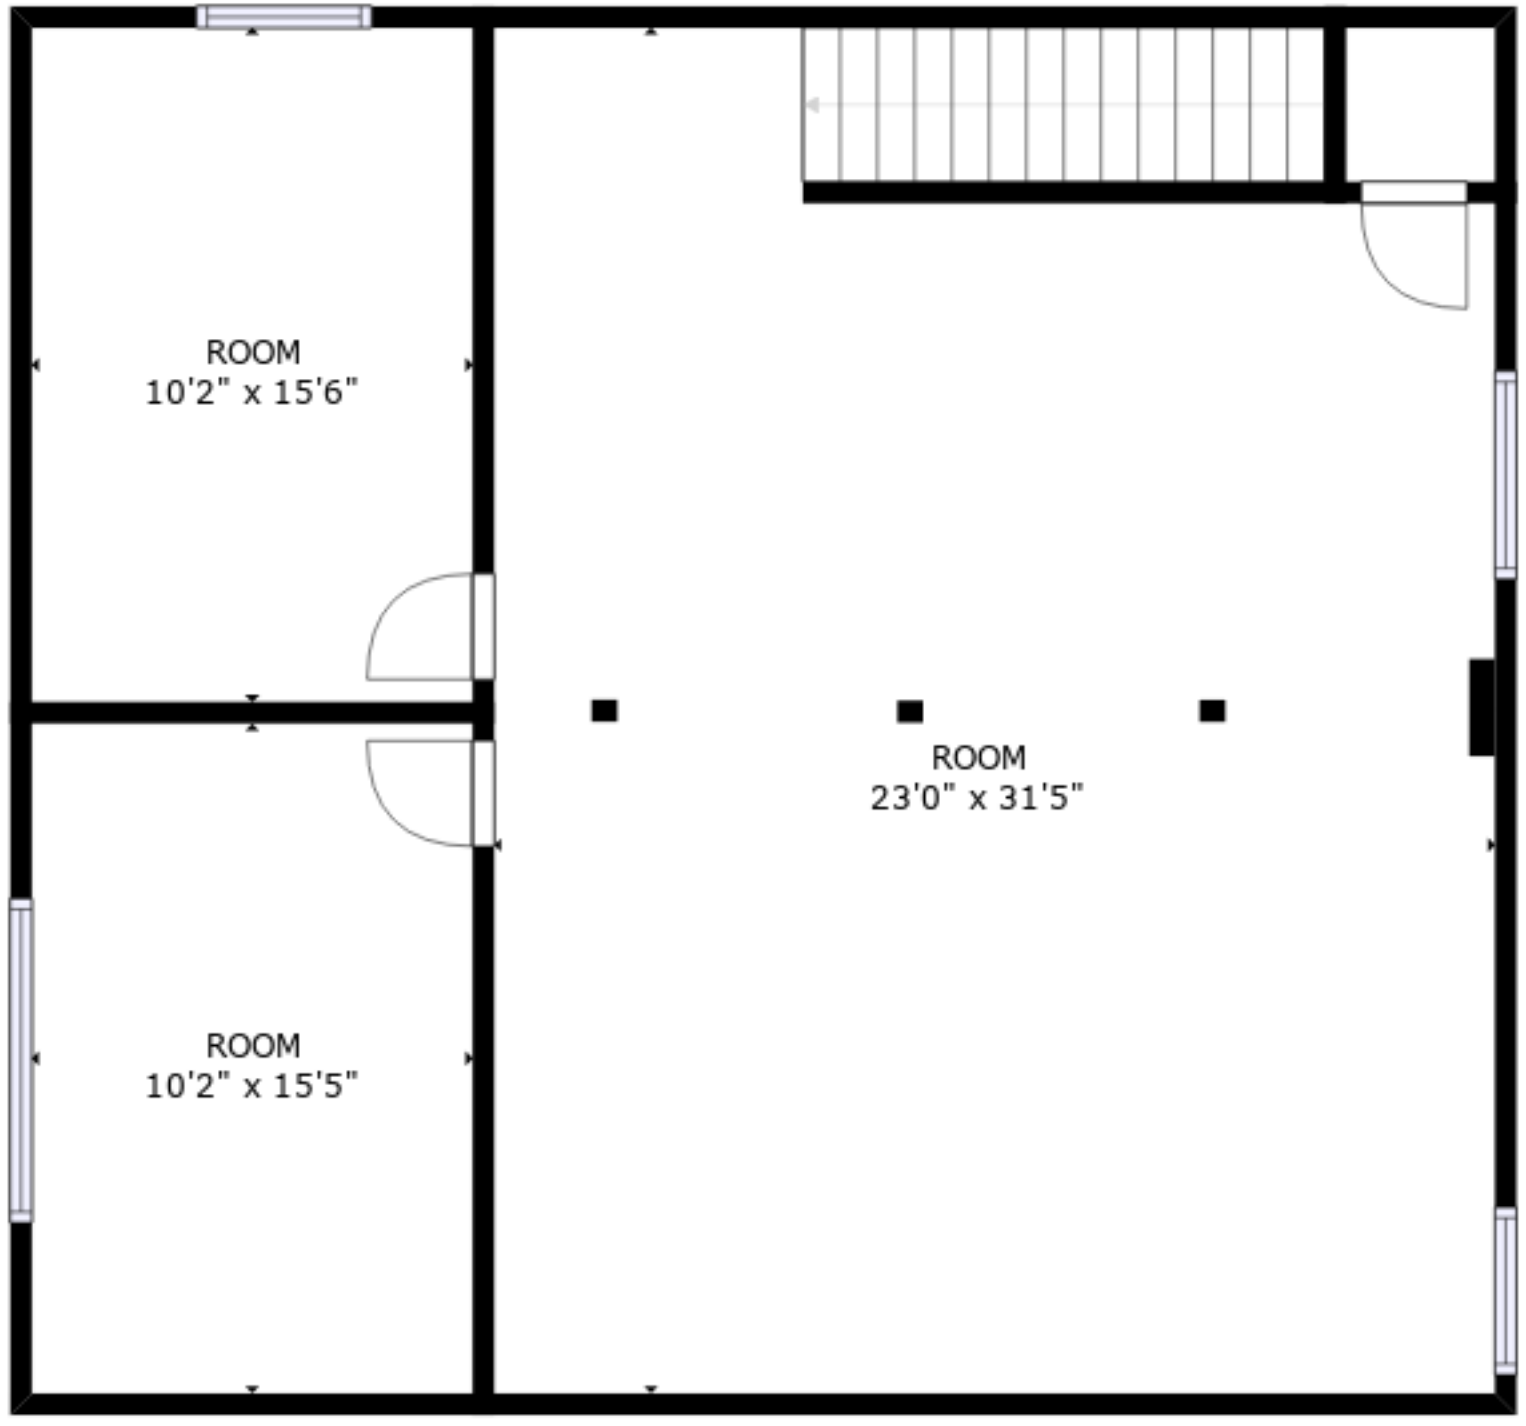

**3557 Dalbergia Street**  
San Diego, CA 92113  
Approximate Size: 8,812 RSF

FLOOR 1

FLOOR 2