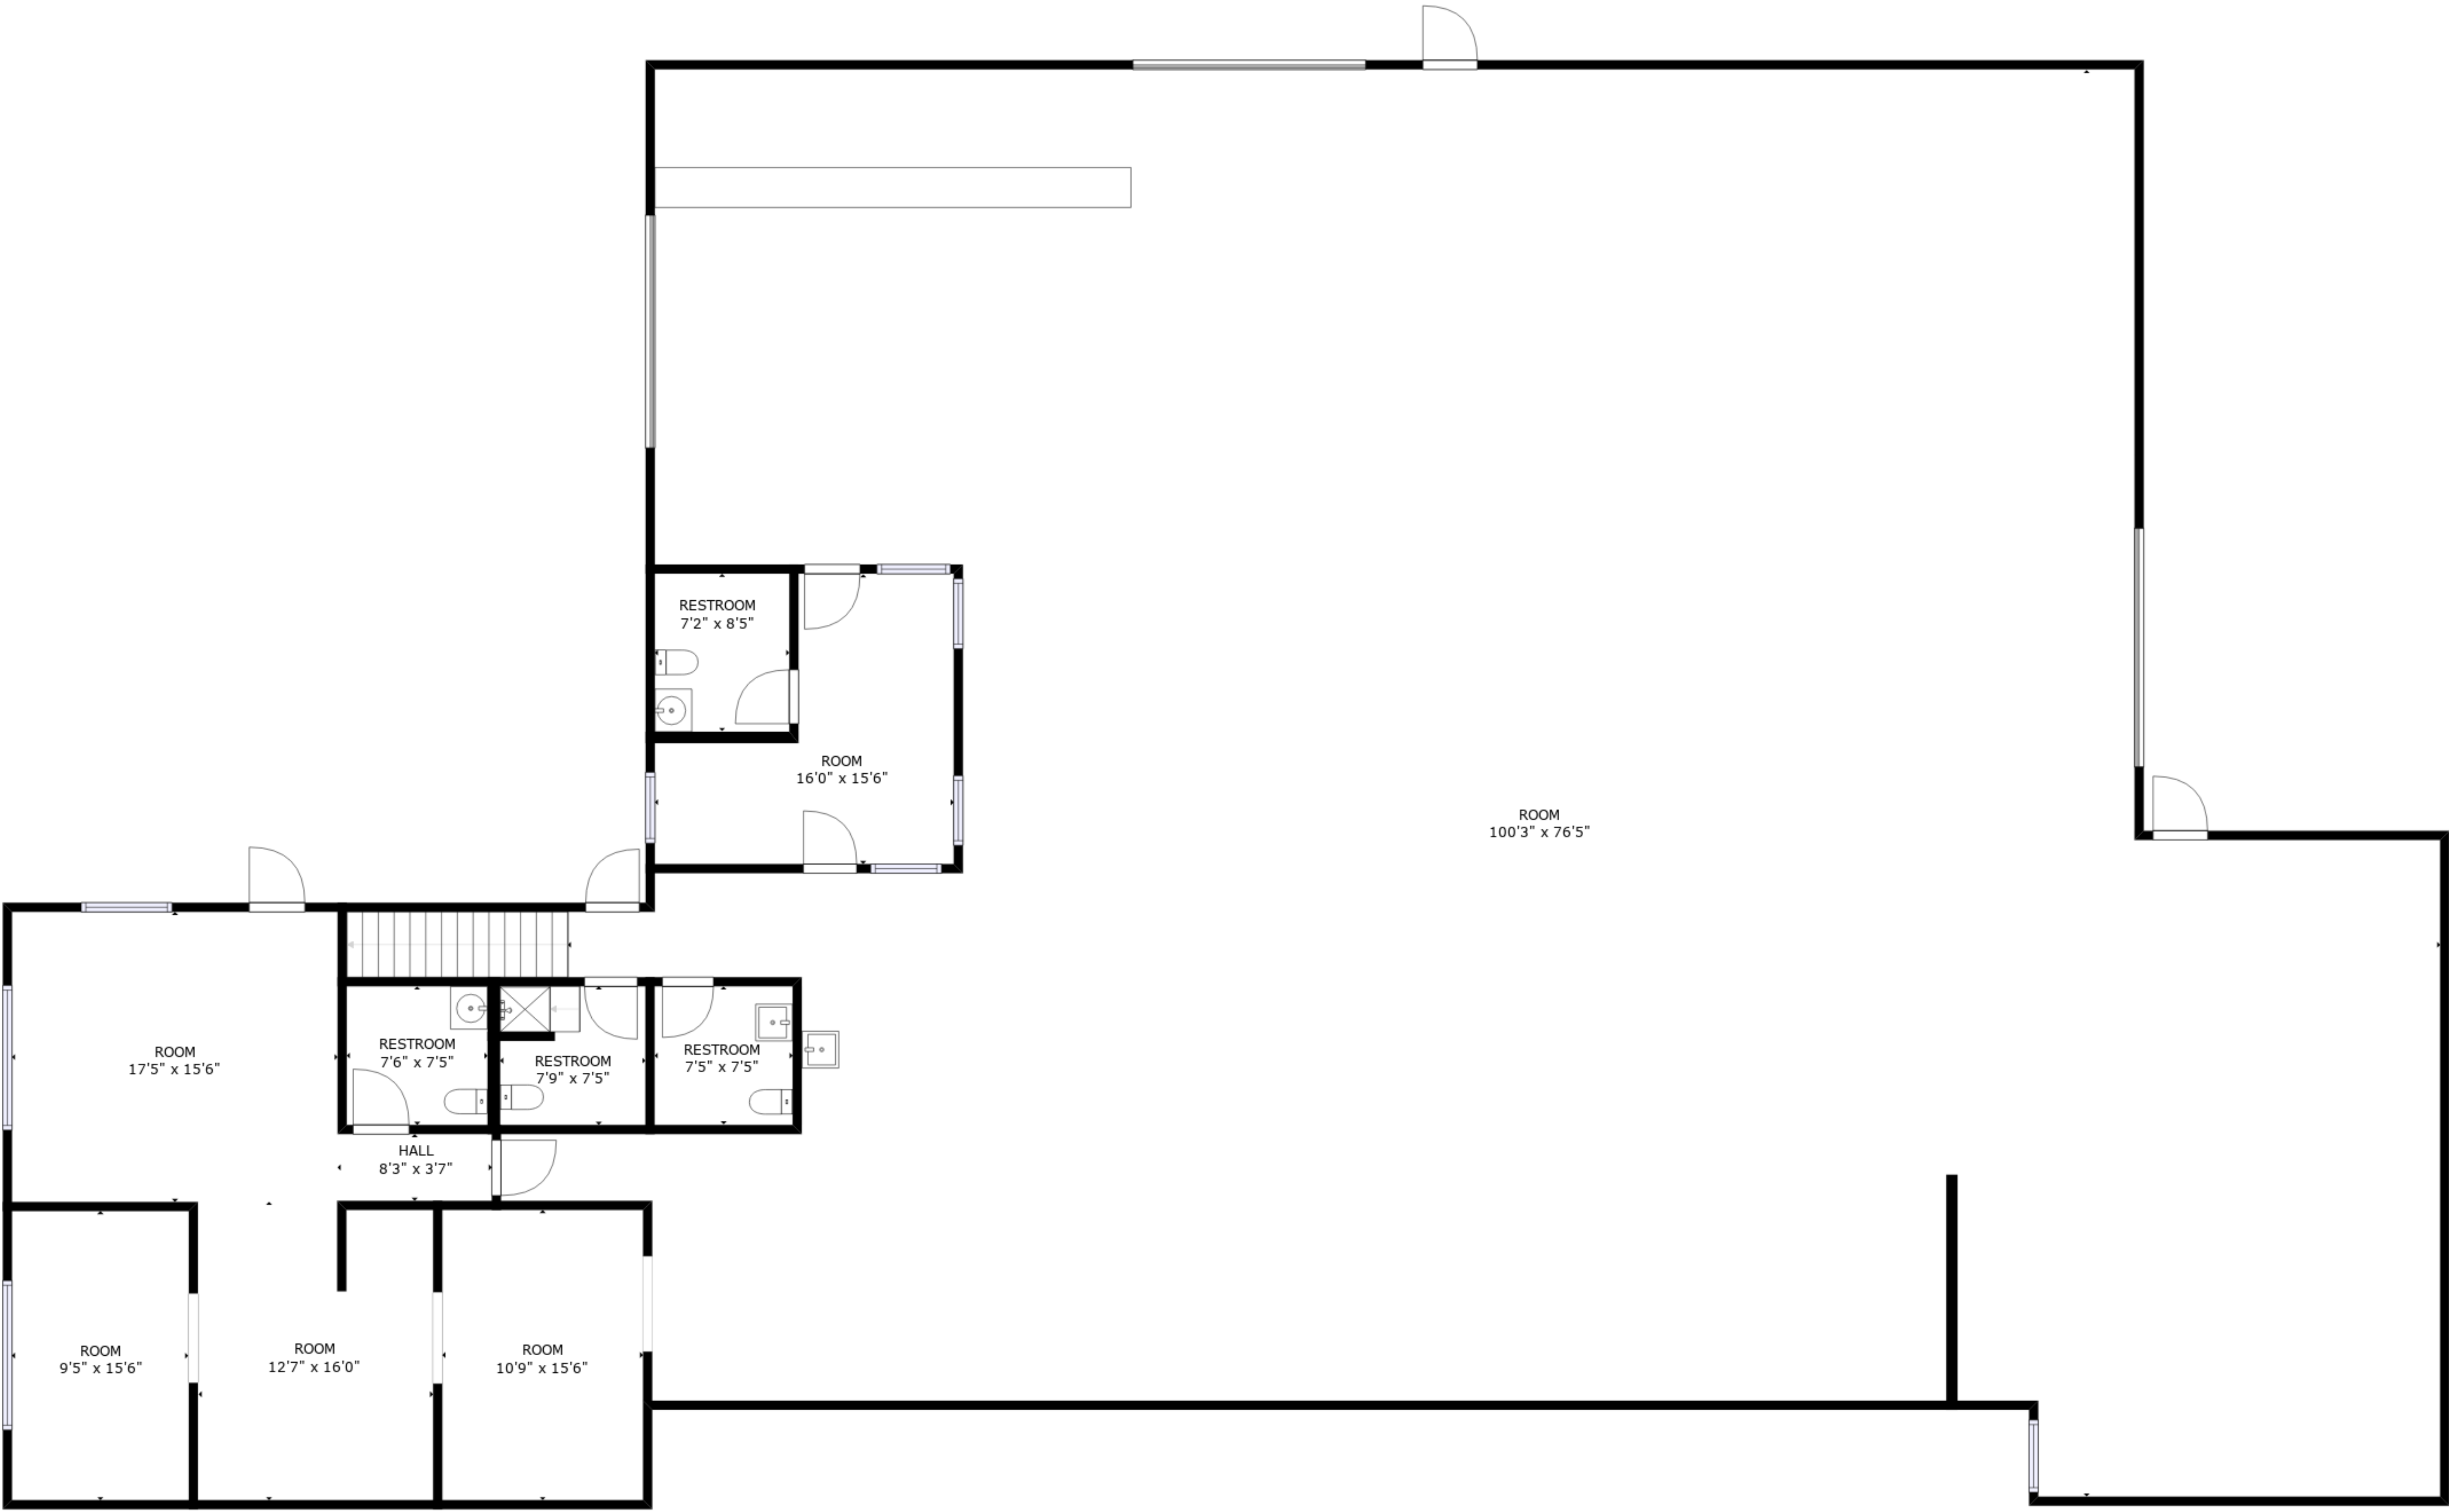

**3557 Dalbergia Street**  
San Diego, CA 92113  
Approximate Size: 8,812 RSF

FLOOR 1

FLOOR 2