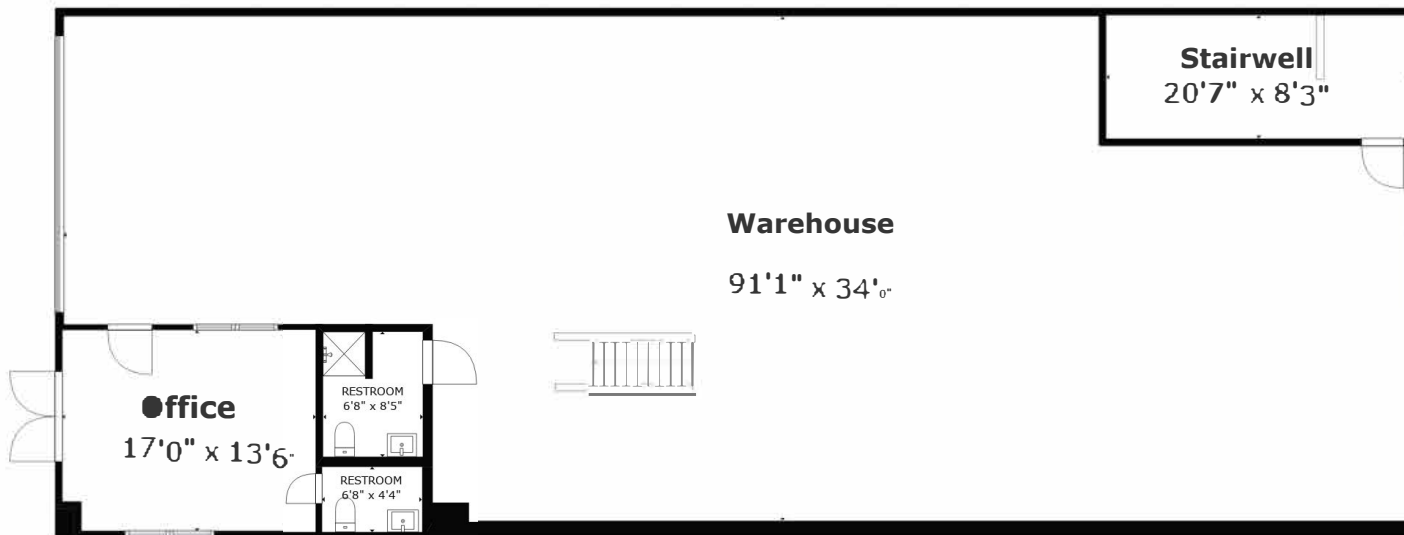

FLOOR 2

FLOOR 1

**1705 Hoover Avenue Suite C
National City, CA 91950 2
TOTAL: 3,543 sq. ft**