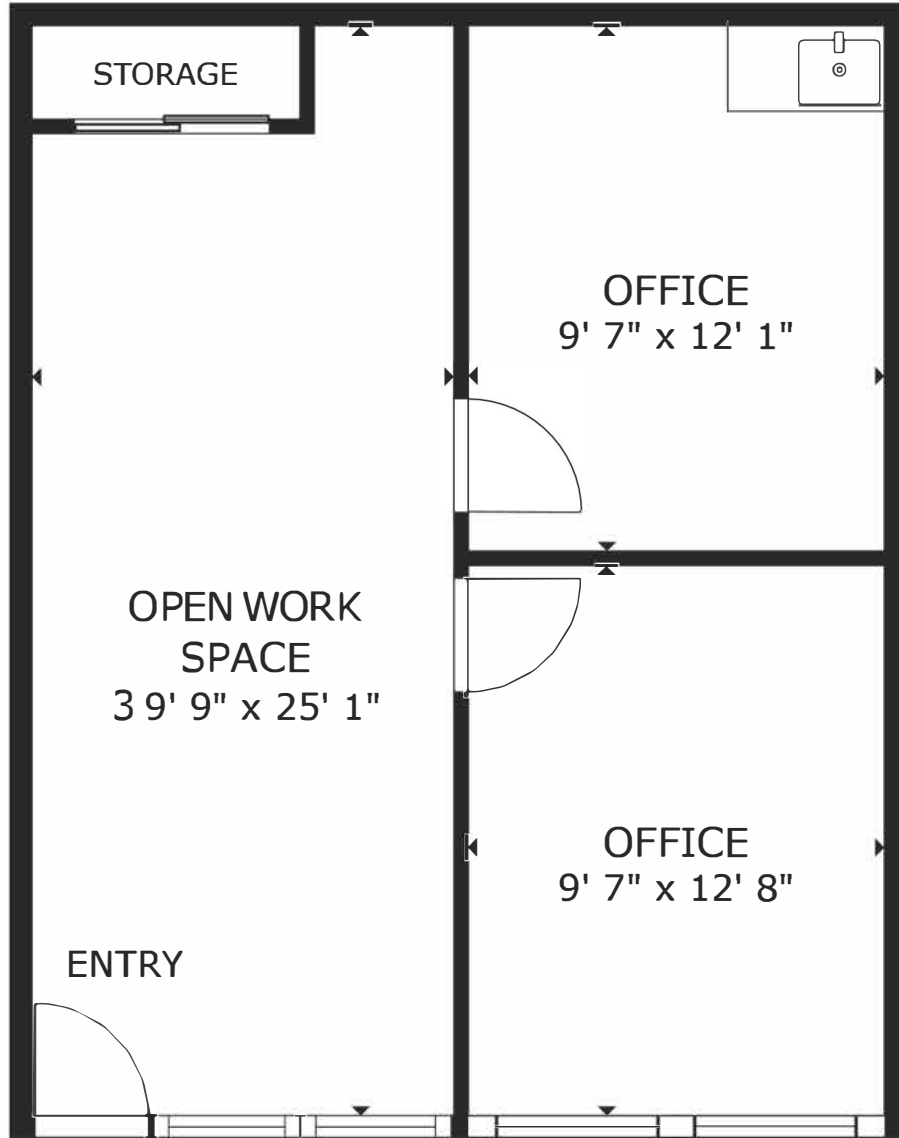

3065 Rosecrans Place Suite 104
San Diego, CA 92100
Approx Size: 581 RSF

FLOOR PLAN