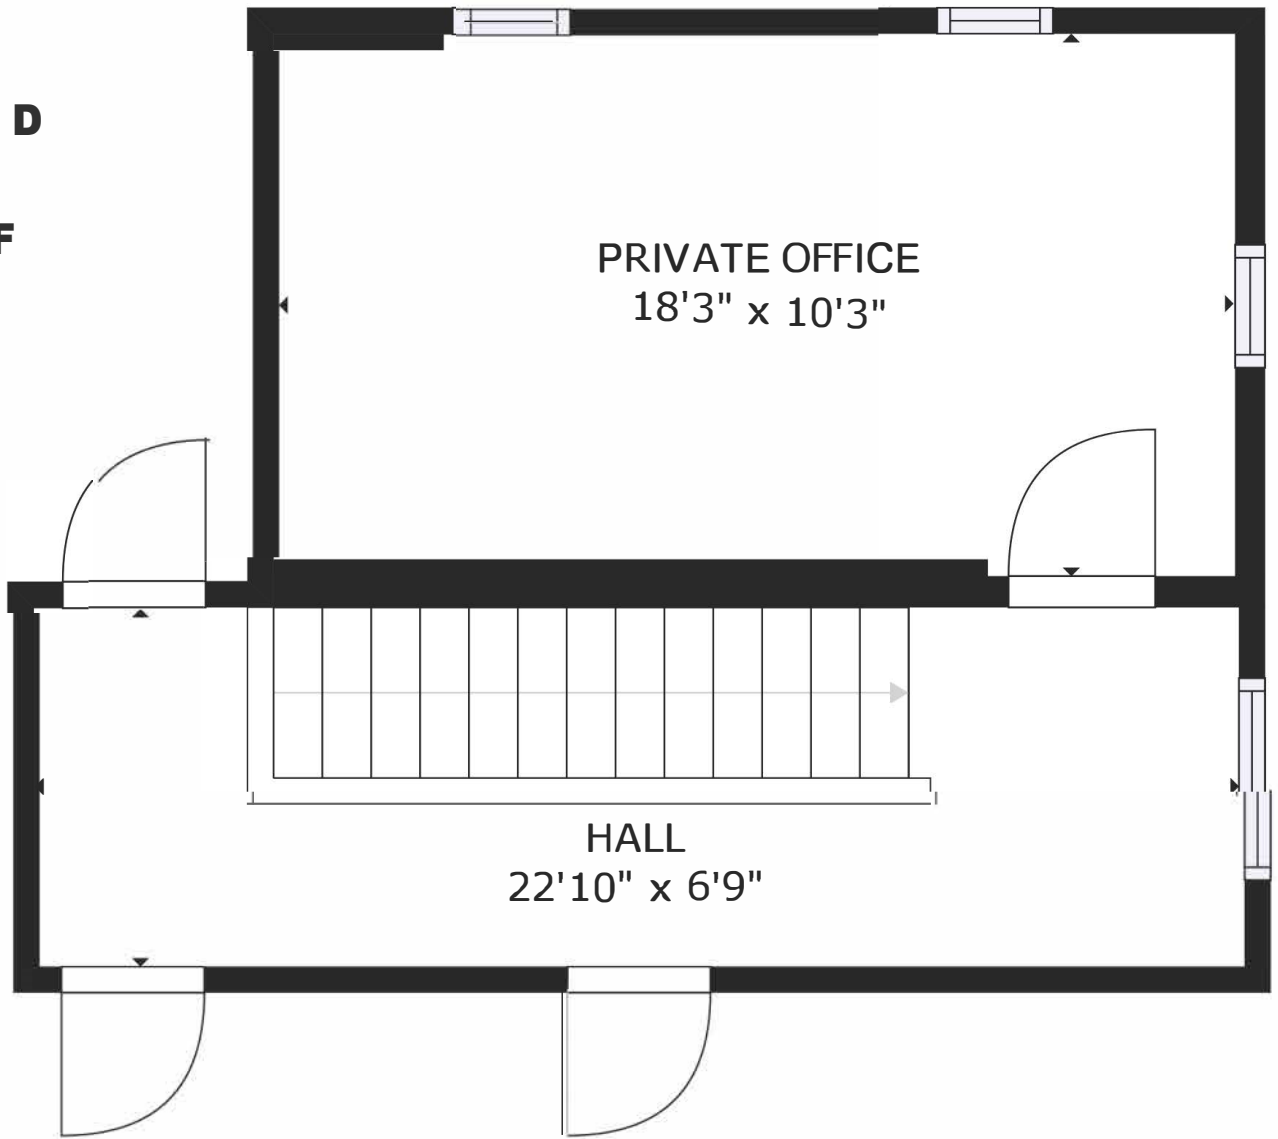

3368 Second Avenue, Suite D
San Diego, CA 92103
Approximate Size: 200 RSF

FLOOR 1

FLOOR 2