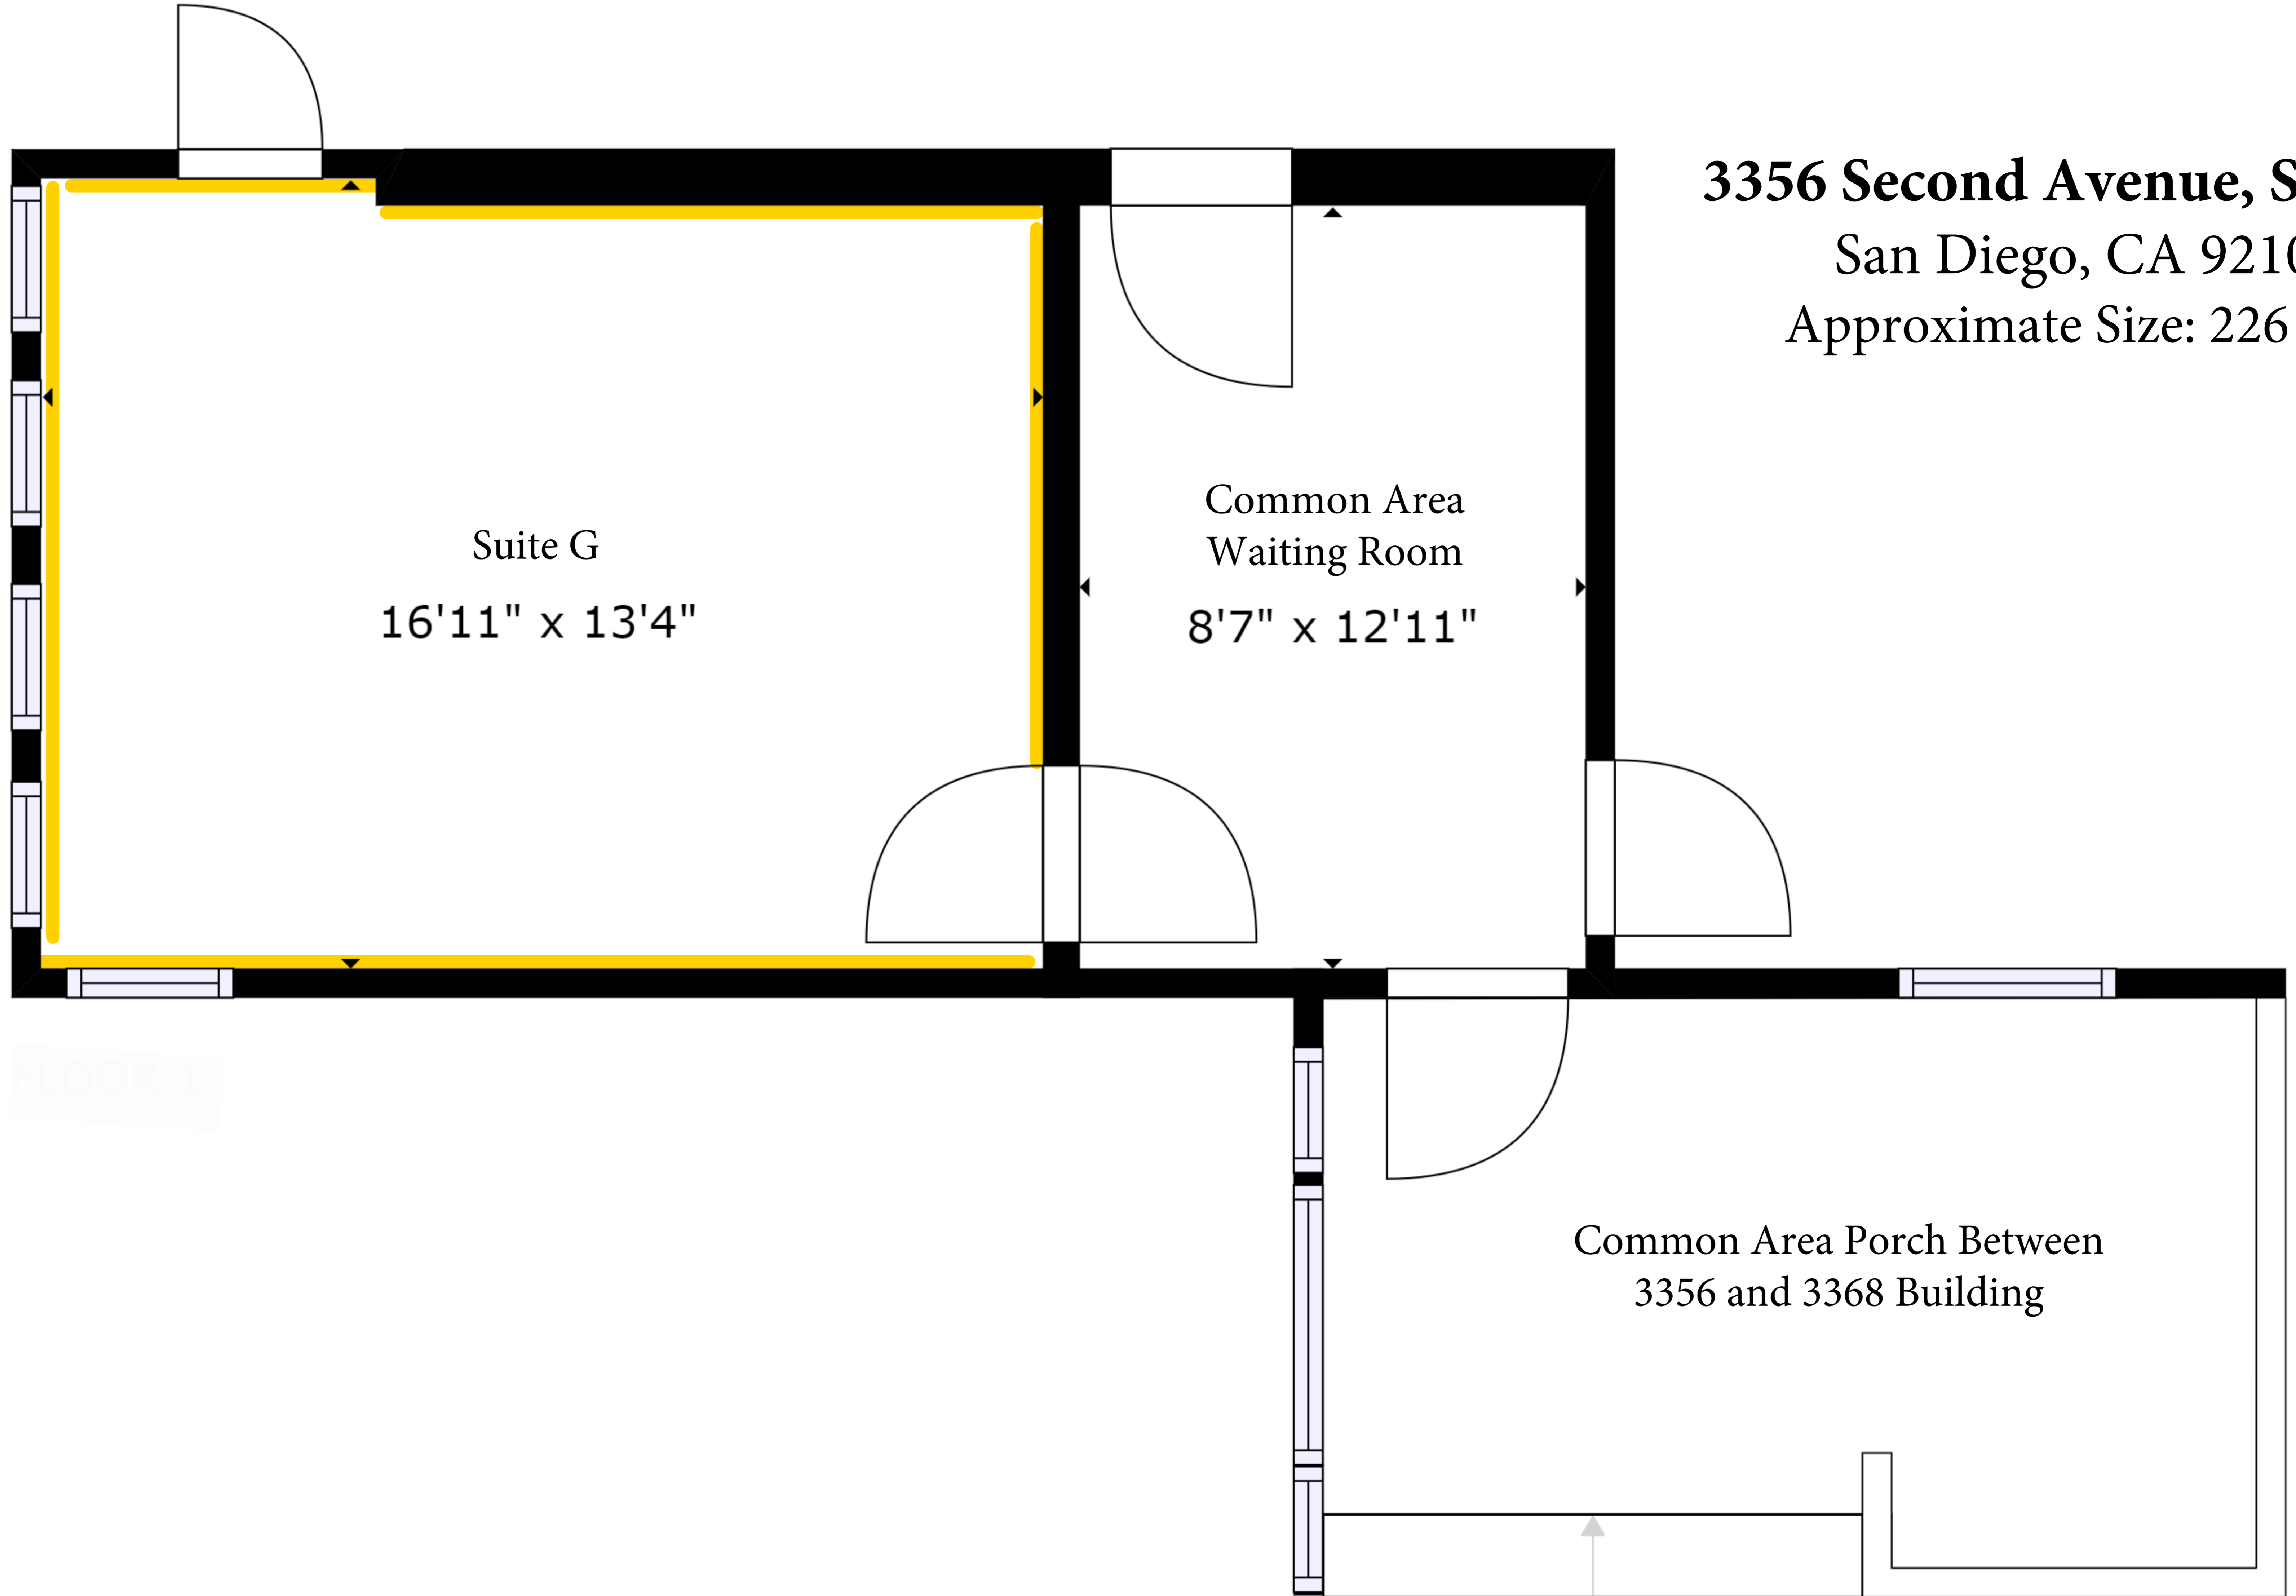

3356 Second Avenue, Suite G
San Diego, CA 92103
Approximate Size: 226 RSF

Suite G
16'11" x 13'4"

Common Area
Waiting Room
8'7" x 12'11"

Common Area Porch Between
3356 and 3368 Building

FLOOR 1